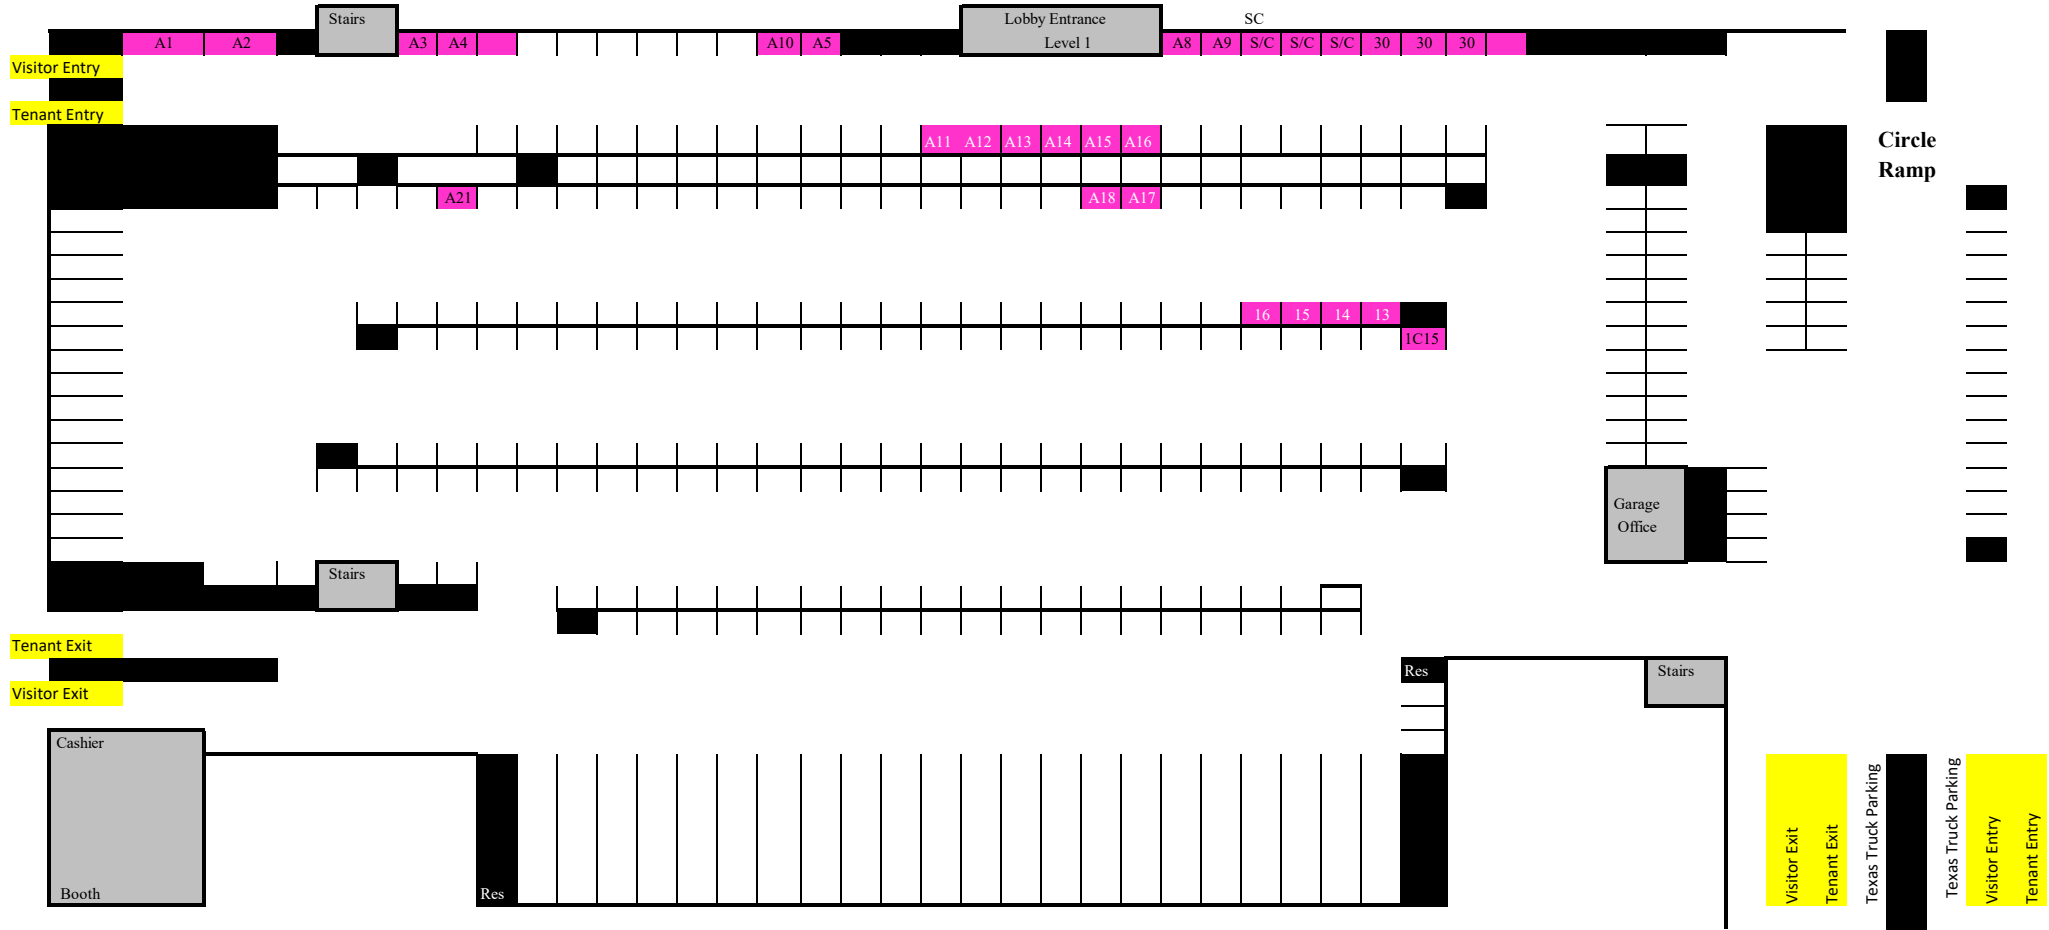

Level 1

PARKING GARAGE LEVEL 1

RIVERSIDE DRIVE

Level 2